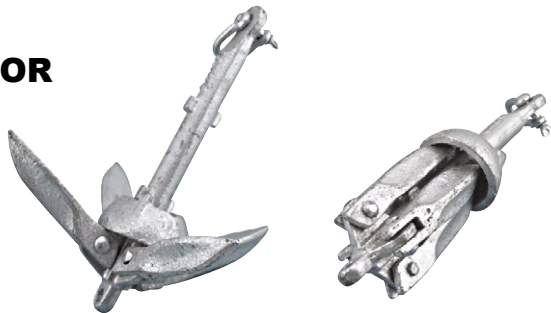

# FOLDING GRAPNEL ANCHOR

## CAST IRON GALVANIZED

Import

ITEM	SIZE (lb)	A	B	X (height)	Y (length)	Z (width)	WT (lb)	PACKAGING TYPE	EACH (qty)	INNER (qty)	CARTON (qty)	UPC
G8001-MKII	1.5	0.60"	0.19"	1.76"	7.31"	6.18"	1.47	POLY BAG	1	1	25	791506800156
G8003-MKII	3	0.66"	0.23"	2.25"	12.06"	9.38"	3.10	POLY BAG	1	1	25	791506800163
G8005-MKII	5	0.45"	0.29"	2.58"	12.92"	13.26"	4.80	POLY BAG	1	1	15	791506800170
G8008-MKII	7	0.83"	0.29"	2.93"	15.96"	14.55"	7.62	POLY BAG	1	1	10	791506800187

**NOTE: ANCHORS INCLUDE ONE SHACKLE.**

**GOOD FOR SMALL CRAFT IN ROCKS AND MUDDY BOTTOMS.**

**ALL DIMENSIONS ARE NOMINAL (+/- 3%) AND ARE SUBJECT TO CHANGE WITHOUT NOTICE.**