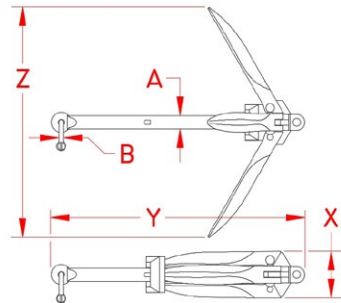

# FOLDING GRAPNEL ANCHOR

## CAST IRON GALVANIZED

Import

ITEM	SIZE (lb)	A	B	X (height)	Y (length)	Z (width)	WT (lb)	PACKAGING TYPE	EACH (qty)	INNER (qty)	CARTON (qty)	UPC
G8001-MKII	1.5	0.60"	0.19"	1.76"	7.31"	6.18"	1.47	POLY BAG	1	1	25	791506800156
G8003-MKII	3	0.66"	0.23"	2.25"	12.06"	9.38"	3.10	POLY BAG	1	1	25	791506800163
G8005-MKII	5	0.45"	0.29"	2.58"	12.92"	13.26"	4.80	POLY BAG	1	1	15	791506800170
G8008-MKII	7	0.83"	0.29"	2.93"	15.96"	14.55"	7.62	POLY BAG	1	1	10	791506800187

**NOTE: ANCHORS INCLUDE ONE SHACKLE.**

**GOOD FOR SMALL CRAFT IN ROCKS AND MUDDY BOTTOMS.**

**ALL DIMENSIONS ARE NOMINAL (+/- 3%) AND ARE SUBJECT TO CHANGE WITHOUT NOTICE.**